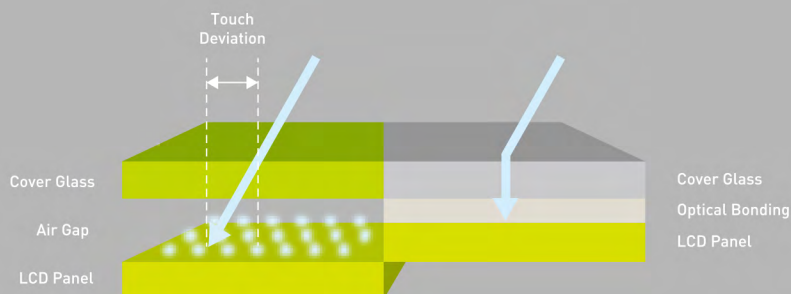

TB SERIES INTERACTIVE DISPLAY

- **Wide Range of Sizes:** 65", 75", 86"
- **Optical Bonding:**
 - Wider viewing angle and more crystal clear image
 - Zero-air-gap process: gives more accurate touch experience and provides the most realistic and natural handwriting experience
- **Embedded Microphone & Camera:** Use the built-in microphone array and camera for conference calls, providing a crisp and clear audio and video experience
- **Type C Interface:** One cable to transmit audio, video and touch functions
- **Highly-configurable Android OS:** Built-in Android 9.0
- **Android-based Whiteboard:** The user-friendly whiteboard software makes meetings and conferences more efficient and collaborative
- **Collaborative Presentations:** Share and interact with your presentation on-screen instantly with wireless projection software
- **IR +EMR Dual Touch Optional**